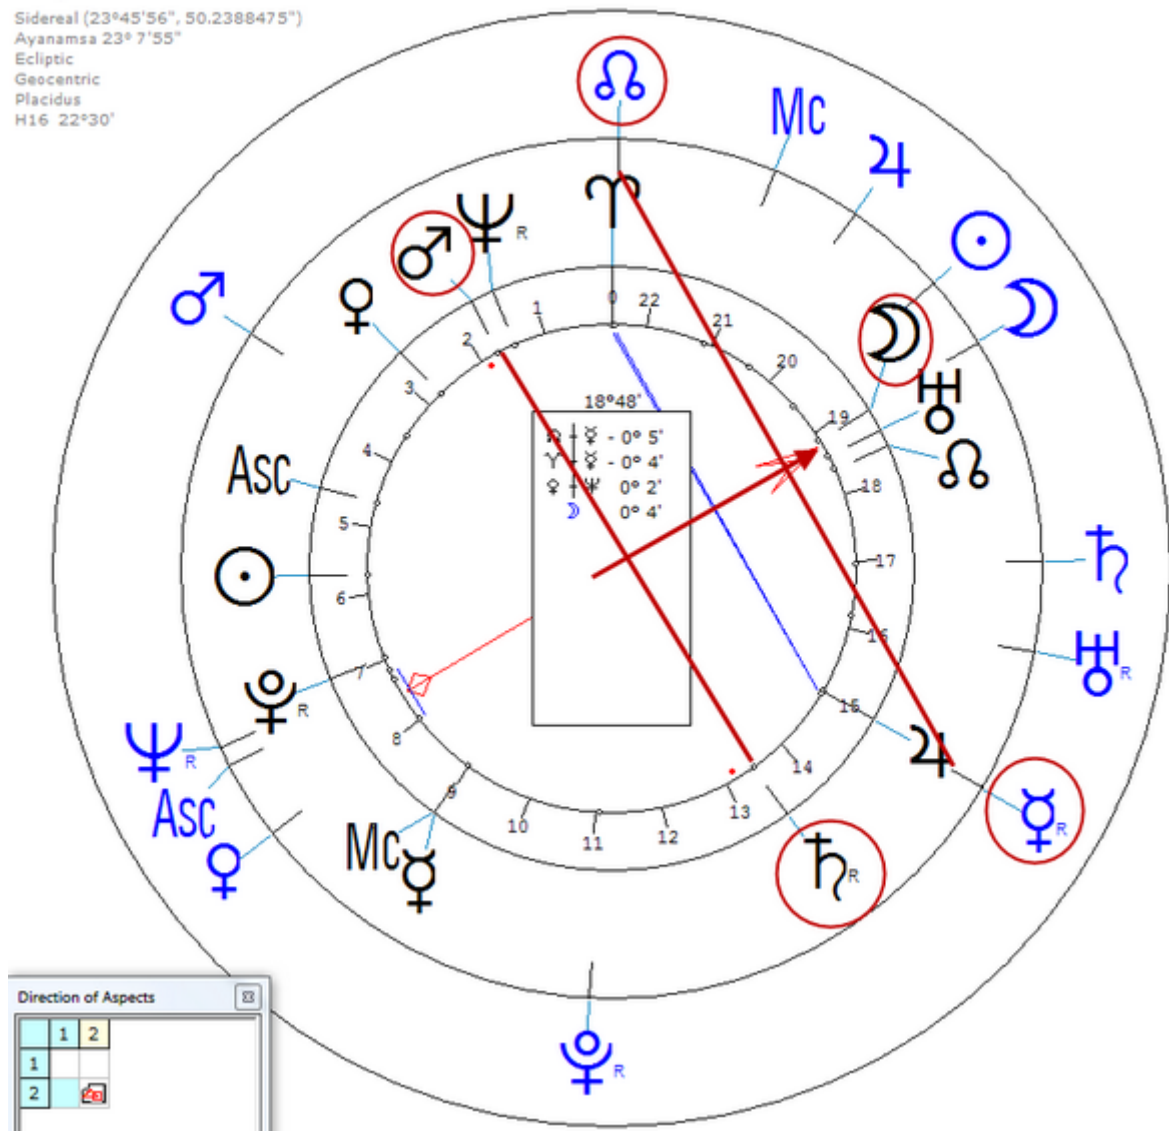

Bilski, Jean

19 April 1954 at 11:45 (= 11:45 AM) Auch, France, 43n39, 0e35

French assassin and suicide.

<https://www.astro.com/astro-databank/Bilski,_Jean>

Death by Suicide 14 May 1977 (Shot himself after killing a banker)

Lunar Return (Harmonic 16)

Lunar ♀/♁ = ♂_n/♃_n = ☽_n

Bilski, Jean
19 April 1954 Mon 11:45 (GMT+1) 43n39 0e35
Auch, France

Sidereal (23°45'56", 50.2388475")
Ayanamsa 23° 7'55"
Ecliptic
Geocentric
Placidus
H16 22°30'